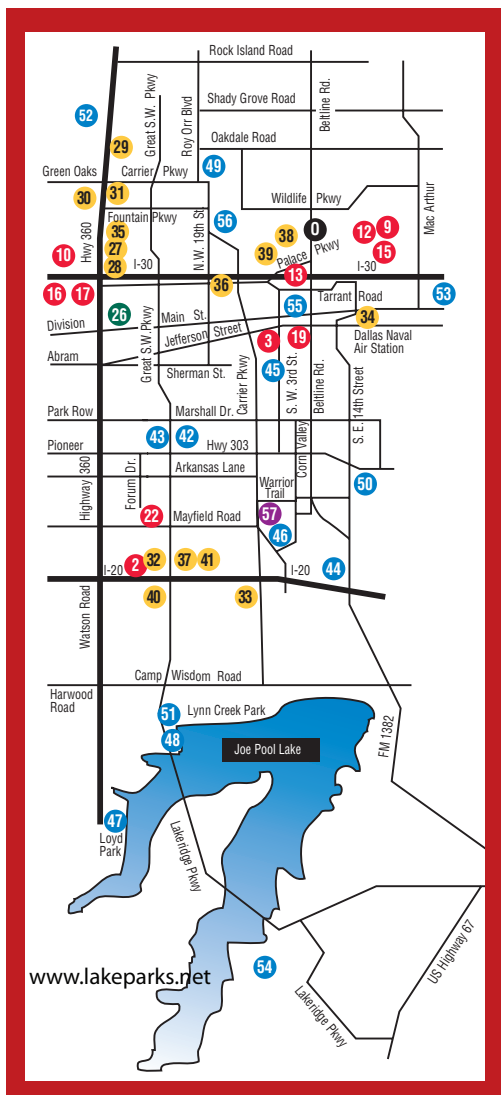

POINTS OF INTEREST

www.lakeparks.net

HOTELS / MOTELS

- 27 Best Value Inn
- 28 Budget Suites
- 29 Budget Suites
- 30 Comfort Suites
- 31 Hampton Inn
- 32 Heritage Inn
- 33 Holiday Inn Express
- 34 Howard Johnson Express
- 35 Hyatt Place
- 36 La Quinta Inn
- 37 Quality Inn
- 38 Studio Six
- 39 Super 8
- 40 Super 8
- 41 Comfort Suites

RECREATION

- 42 Forum Bowling Lanes
- 43 Forum Roller World
- 44 Fun City of Grand Prairie
- 45 Jennifer McFalls Park
- 46 Kirby Creek Indoor Pool
- 47 Loyd Park
- 48 Lynn Creek Marina and Park
- 49 Mike Lewis Park
- 50 Prairie Lakes Golf Course
- 51 Lake Ridge Golf Center
- 52 Riverside Golf Course
- 53 Sunset Golf Course
- 54 Tangle Ridge Golf Course
- 55 Turner Park
- 56 Waggoner Park

PUBLIC FACILITY

- 57 Ruthe Jackson Conference Center

TOURIST INFORMATION

- 0 Teri Jackson Tourist Information Center

ATTRACTIONS

- 1 American Airlines Center
- 2 Chuck E. Cheese
- 3 Copeland Home
- 4 Dallas Zoo
- 5 Fair Park (State Fair Site)
- 6 Fort Worth Museum of Science and History
- 7 Fort Worth Stockyards
- 8 Fort Worth Zoo
- 9 Grand Prairie AirHogs Baseball
- 10 Hurricane Harbor
- 11 Johnnie High Country Music Revue
- 12 Lone Star Park at Grand Prairie
- 13 Louis Tussaud's Palace of Wax & Ripley's Believe It or Not! & Ripley's Enchanted Mirror Maze
- 14 Medieval Times
- 15 NOKIA Theatre at Grand Prairie
- 16 Rangers Ballpark in Arlington
- 17 Six Flags Over Texas
- 18 SouthFork Ranch
- 19 Splash Factory
- 20 Texas Motor Speedway
- 21 Texas Stadium
- 22 Traders Village

SHOPPING

- 23 Grapevine Mills Mall
- 24 Irving Mall
- 25 Parks Mall
- 26 Six Flags Mall