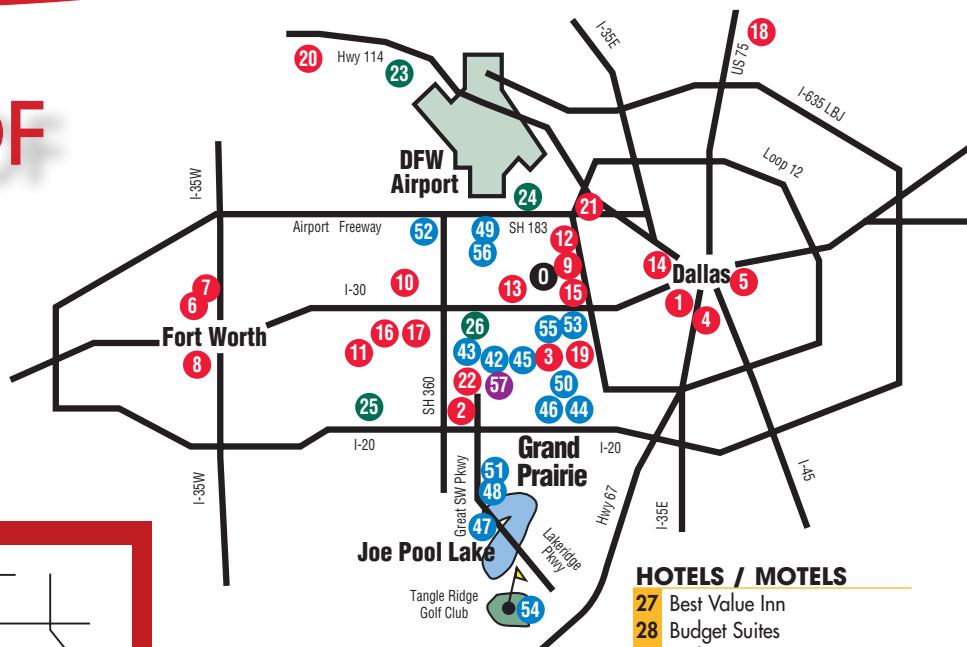

POINTS OF INTEREST

www.lakeparks.net

HOTELS / MOTELS

- 27 Best Value Inn
- 28 Budget Suites
- 29 Budget Suites
- 30 Comfort Suites
- 31 Hampton Inn
- 32 Heritage Inn
- 33 Holiday Inn Express
- 34 Howard Johnson Express
- 35 Hyatt Place
- 36 La Quinta Inn
- 37 Quality Inn
- 38 Studio Six
- 39 Super 8
- 40 Super 8
- 41 Comfort Suites

RECREATION

- 42 Forum Bowling Lanes
- 43 Forum Roller World
- 44 Fun City of Grand Prairie
- 45 Jennifer McFalls Park
- 46 Kirby Creek Indoor Pool
- 47 Loyd Park
- 48 Lynn Creek Marina and Park
- 49 Mike Lewis Park
- 50 Prairie Lakes Golf Course
- 51 Lake Ridge Golf Center
- 52 Riverside Golf Course
- 53 Sunset Golf Course
- 54 Tangle Ridge Golf Course
- 55 Turner Park
- 56 Waggoner Park

PUBLIC FACILITY

- 57 Ruthe Jackson Conference Center

TOURIST INFORMATION

- 0 Teri Jackson Tourist Information Center

ATTRACTIONS

- 1 American Airlines Center
- 2 Chuck E. Cheese
- 3 Copeland Home
- 4 Dallas Zoo
- 5 Fair Park (State Fair Site)
- 6 Fort Worth Museum of Science and History
- 7 Fort Worth Stockyards
- 8 Fort Worth Zoo
- 9 Grand Prairie AirHogs Baseball
- 10 Hurricane Harbor
- 11 Johnnie High Country Music Revue
- 12 Lone Star Park at Grand Prairie
- 13 Louis Tussaud's Palace of Wax & Ripley's Believe It or Not! & Ripley's Enchanted Mirror Maze
- 14 Medieval Times
- 15 NOKIA Theatre at Grand Prairie
- 16 Rangers Ballpark in Arlington
- 17 Six Flags Over Texas
- 18 SouthFork Ranch
- 19 Splash Factory
- 20 Texas Motor Speedway
- 21 Texas Stadium
- 22 Traders Village

SHOPPING

- 23 Grapevine Mills Mall
- 24 Irving Mall
- 25 Parks Mall
- 26 Six Flags Mall